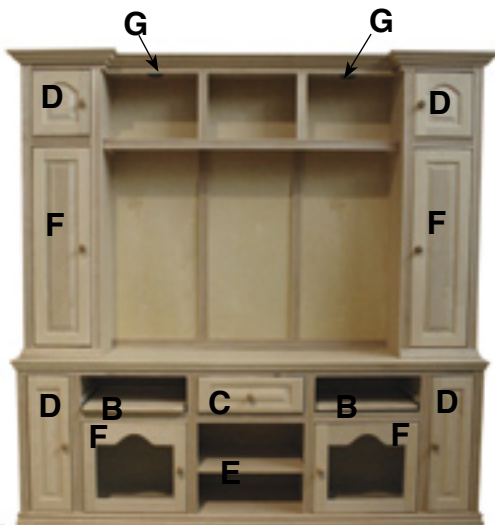

When you know what you need, but are still looking for some flexibility then Liberty® Optional is for you. Simply choose the “shell” in the dimensions you need. Then choose the doors, drawers, shelves and pullouts you want to create your Liberty® Optional furniture. You also choose the style, type of wood, door and drawer styles that are right for you. Please see pages 8 and 9 in the components section for the door choices, and page 10 for the drawer front options.

Shown below are a hutch and base shell. Below the hutch and base shell is an EXAMPLE of the hutch and base with doors, pullouts and drawers.

Shown below is a base shell. Below the base shell is an EXAMPLE of the base with options.

Base with options

Hutch and Base with options

Available Options

- A - Large drawer /LLDRW
- B - Pullout shelf /LPS
- C - Medium drawer /LMDRW
- D - Small door /LSDOOR
- E - Shelf /LSH
- F - Door /LDOOR
- G - Light (1 or 2 lights) /LLT